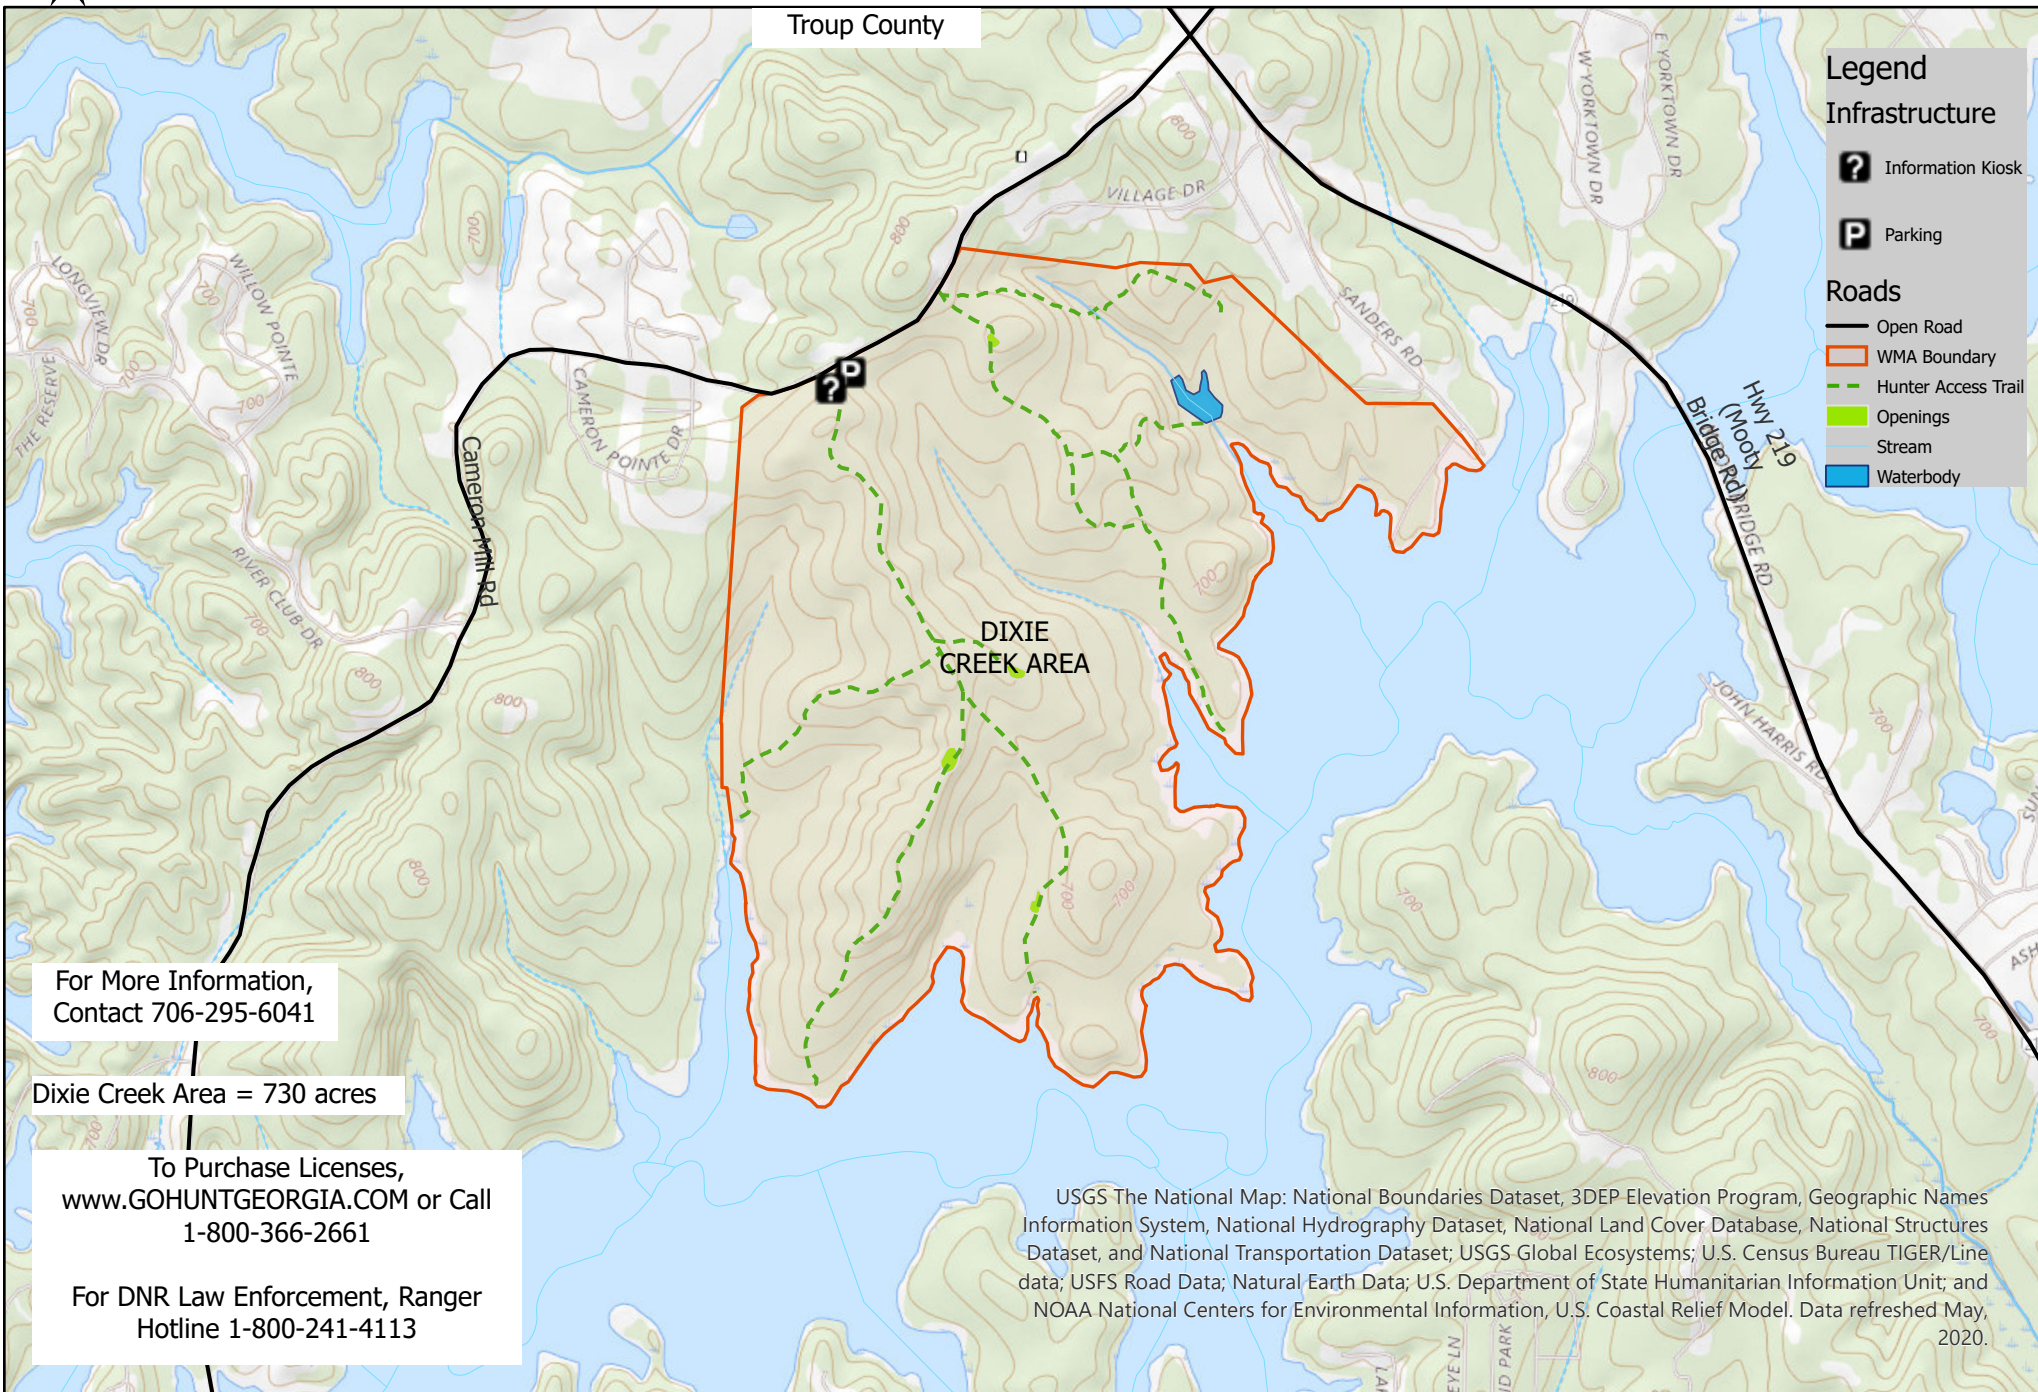

West Point WMA -- Dixie Creek Area

For More Information,
Contact 706-295-6041

Dixie Creek Area = 730 acres

To Purchase Licenses,
www.GOHUNTGEORGIA.COM or Call
1-800-366-2661

For DNR Law Enforcement, Ranger
Hotline 1-800-241-4113

USGS The National Map: National Boundaries Dataset, 3DEP Elevation Program, Geographic Names Information System, National Hydrography Dataset, National Land Cover Database, National Structures Dataset, and National Transportation Dataset; USGS Global Ecosystems; U.S. Census Bureau TIGER/Line data; USFS Road Data; Natural Earth Data; U.S. Department of State Humanitarian Information Unit; and NOAA National Centers for Environmental Information, U.S. Coastal Relief Model. Data refreshed May, 2020.