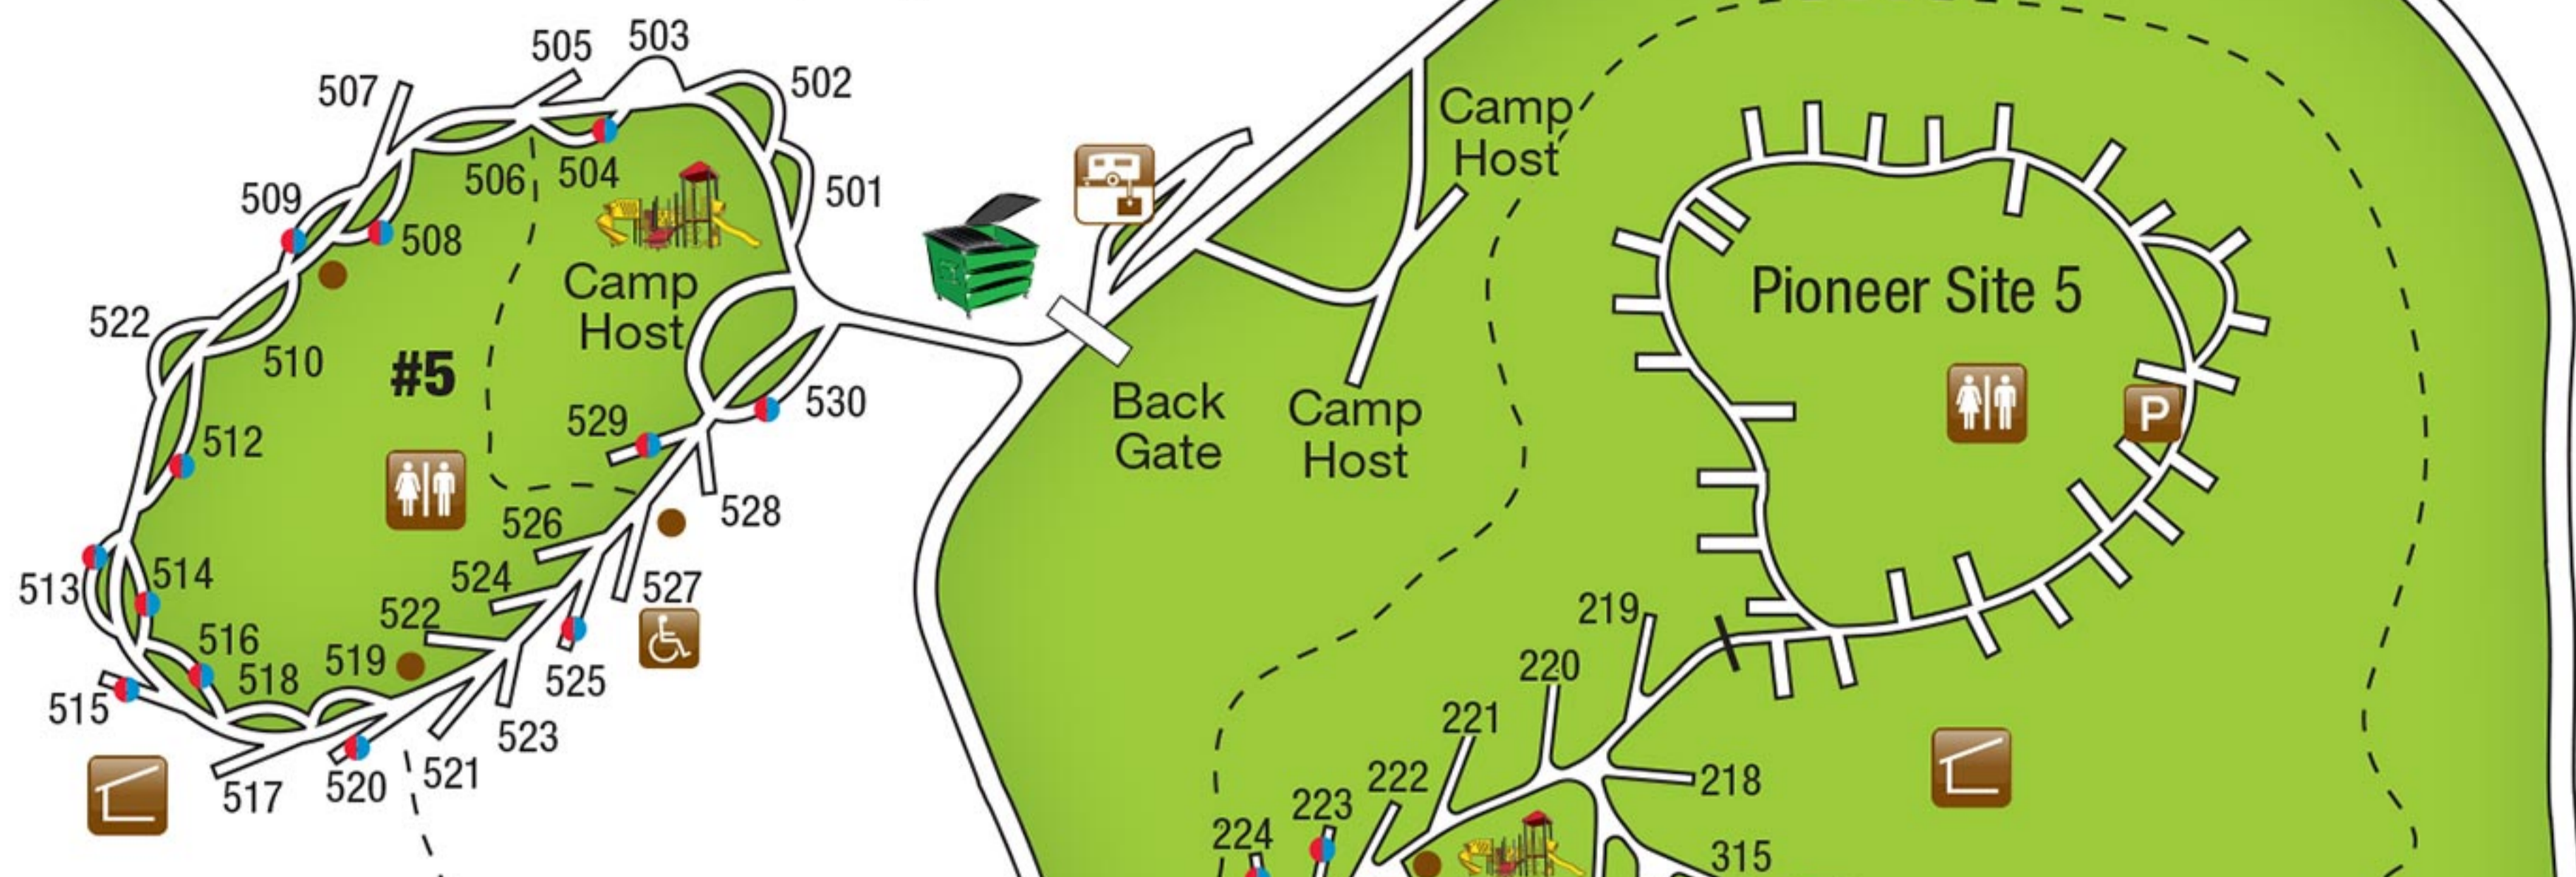

Tent and Trailer Camping

Mountain
 Creek
 Trail Loop
 (3.2 Miles)

Lake Deleanor

Cottages

Park Office and Visitor Center

Legend

-  Restrooms
-  Handicap Accessible Sites - 107, 225, 227, 527 & 609
-  Dump Station
-  Parking
-  Picnic Shelter
-  Cottage (Dog Friendly - #6, #17, #18 & #19)
-  Dumpster
-  Trail
-  Grey Water Disposal
-  30/50 Amp
-  Full Hook Up

To Pioneer
 Camp
 Stone
 Picnic
 Shelter
 Liberty
 Bell
 Pool

To Group Camp
 & Stables

Cottages