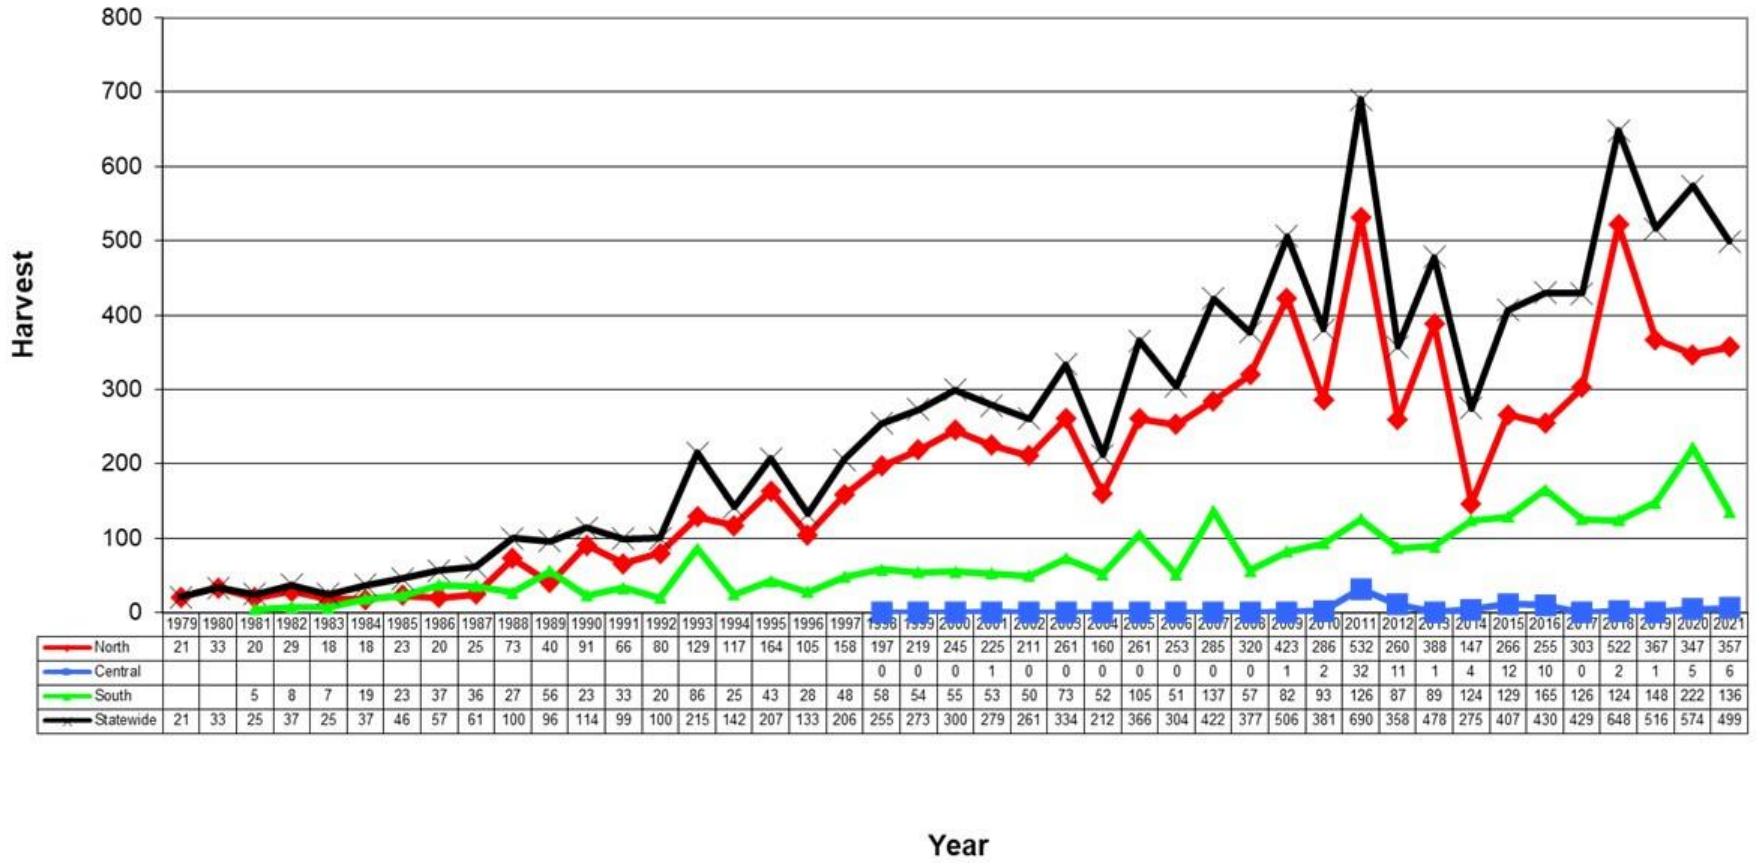

2021 NORTH GEORGIA BLACK BEAR HARVEST SUMMARY

COUNTY TOTALS

County	Legal Harvest		Illegal Harvest			Harvest Total	Road-killed Bears			Total Mortality
	Female	Male	Female	Male	Unknown		Female	Male	Unknown	
Banks	0	0				0				0
Barrow	0	0				0				0
Bartow	1	4				5				5
Catoosa	0	1				1				1
Chattooga	1	1				2				2
Cherokee	1	4				5				5
Cobb	0	0				0				0
Dade	0	0				0				0
Dawson	11	11				22		3		25
Dekalb	0	0				0				0
Douglas	0	0				0				0
Fannin	5	13		1		19				19
Floyd	0	0				0				0
Forsyth	0	1				1				1
Franklin	0	0				0				0
Fulton	0	0				0				0
Gilmer	21	16				37			2	39
Gordon	0	3				3				3
Gwinnett	0	0				0				0
Habersham	8	7				15				15
Hall	0	1				1				1
Haralson	0	0				0				0
Hart	0	0				0				0
Henry	0	0				0			1	1
Jackson	0	0				0				0
Lumpkin	24	24				48	2			50
Madison	0	0			1	1				1
Murray	24	31				55		1		56
Paulding	0	0				0				0
Pickens	9	5				14		2		16
Polk	0	0				0				0
Rabun	13	8				21		1		22
Rockdale	0	0				0		1		1
Stephens	0	7				7				7
Towns	6	3				9				9
Union	5	15				20		2		22
Walker	0	6				6		1		7
Walton	0	0				0				0
White	41	24				65		1		66
Whitfield	0	2				2				2
County SubTotal	170	187	0	1	1	359	2	12	3	376

LEGAL HARVEST 357

ILLEGAL HARVEST 2

ROAD-KILLED BEARS 17

TOTAL MORTALITY 376

Sex	Harvest #	%
Females	170	47.5%
Males	188	52.5%

WMA TOTALS (37%)

WMA	Legal Harvest		Illegal Harvest			Harvest Total
	Female	Male	Female	Male	Unknown	
Allatoona						0
Arrowhead						0
Berry College						0
Blue Ridge		3	5			8
Broad River						0
Buck Shoals						0
Chattahoochee		24	11			35
Chestatee		15	3			18
Cohutta		16	18	1	1	36
Conasauga River						0
Coopers Creek		1	3			4
Coosawattee				1		1
Coosawattee - Carter's Lake					2	2
Crockford-Pigeon Mountain					4	4
Dawson Forest		4	1			5
Dukes Creek		2	2			4
Hart County						0
J.L. Lester						0
Johns Mtn.						0
Lake Russell				2		2
McGraw Ford						0
Otting Tract						0
Paulding Forest						0
Pine Log				1		1
Rich Mt		1	4			5
Rich Mt - Cartecay						0
Sheffield						0
Swallow Creek		5				5
Tallulah Gorge		1				1
Warwoman				1		1
Wilson Shoals						0
Zahnd						0
WMA SubTotal	72	58	0	1	1	132

Method	Harvest #	%
Archery	78	21.9%
Crossbow	32	9.0%
Muzzleloader	8	2.2%
Firearm	238	66.9%

Live Weight (lbs)	Harvest #
> 500	0
400-499	2
300-399	11
200-299	29
100-199	57
<99	13
Avg. Female	155
Avg. Male	201

Georgia Bear Harvest (1979-2021)

— North
— Central
— South
— Statewide